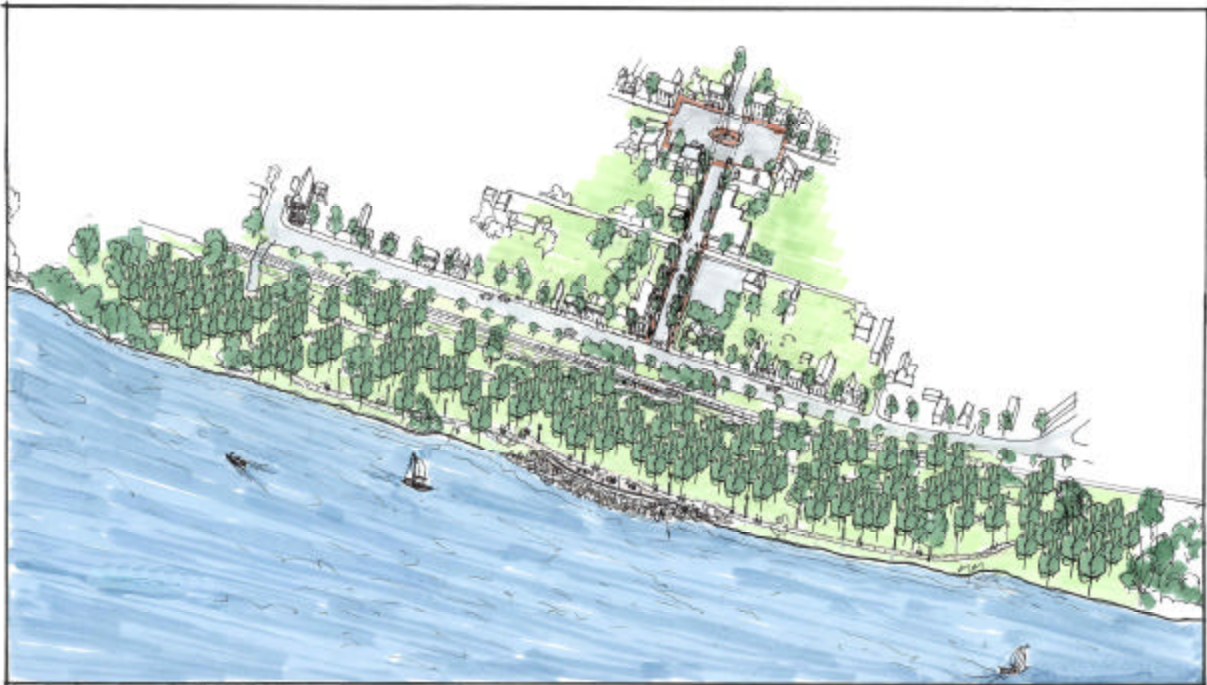

GAY STREET - TOWN-RIVER CONNECTIONS

EXISTING GAY STREET

GAY STREET TOWN-RIVER CONNECTIONS AND RIVERFRONT LANDSCAPE AND VIEWSHED ENHANCEMENTS

Marietta Design Concepts